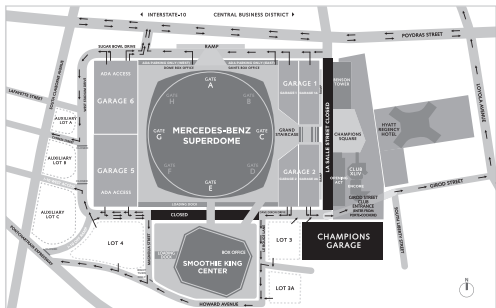

Traffic patterns may be altered temporarily by police to accommodate prevailing traffic conditions at the time.

GARAGE POLICY

1) Please use the garage and space identified on pass.
2) For protection of your exclusive parking space, passes cannot be replaced.
3) For easiest access, please follow game day traffic patterns.
4) Owners accept responsibility for vehicles and all articles left in the vehicle.
5) This pass is not transferable.
6) For in garage road service please call (504) 587-3805.

- Visit www.NewOrleansSaints.com/Parking
- Download the **Saints Mobile App**
- Follow the Saints on **Twitter @Saints or @SaintsGameday** for up-to-date game day traffic updates.