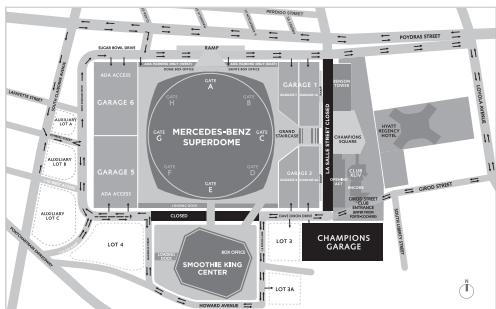

## CHAMPIONS GARAGE ENTRANCE

**East:** Take I-10 West to Mercedes-Benz Superdome Exit, turn right on Cleveland Ave., turn right on Claiborne Ave., turn right on Poydras St. (away from Mercedes-Benz Superdome), take U-turn (towards Mercedes-Benz Superdome) on Poydras St., turn right on Loyola Ave., turn right on Girod St., follow traffic police direction to garage.

**West:** Take I-10 East, upon approaching the Mercedes-Benz Superdome stay in the middle lanes and follow 90/Superdome signage to the Mercedes-Benz Superdome Exit, turn right on Dave Dixon Dr./Girod St., turn right on Magnolia St., left on Howard Ave., left on LeRouge St., right on Dave Dixon Dr./Girod St. and follow traffic police direction to garage.

**South:** Take Bus. 90/Westbank Expressway to Mississippi River Bridge, exit at O'Keefe Ave., turn left on Girod St., follow traffic police direction to garage.

## CHAMPIONS GARAGE EXIT

**East:** Turn right out of garage, turn right on Loyola Ave., veer/merge right on to Calliope St., merge left on to I-10, stay right and merge on to I-10 East.

**West:** Turn right out of garage, turn right on Loyola Ave., veer/merge right on to Calliope St., immediately merge left on to I-10, move left to I-10 West.