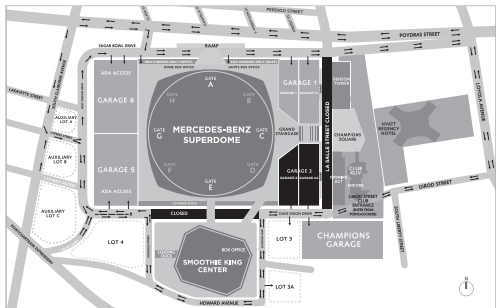

## GARAGE 2 ENTRANCE

**East:** Take I-10 West to Mercedes-Benz Superdome Exit, turn right on Cleveland Ave., turn right on Claiborne Ave., turn right on Poydras St. (away from Mercedes-Benz Superdome), take U-turn (towards Mercedes-Benz Superdome) on Poydras St., turn right on Loyola Ave., turn right on Girod St., follow traffic police direction to garage.

**West:** Take I-10 East, upon approaching the Mercedes-Benz Superdome stay in the middle lanes and follow 90/Superdome signage to the Mercedes-Benz Superdome Exit, turn right on Dave Dixon Dr./Girod St., turn right on Magnolia St., turn left on Howard Ave., turn left on LeRouge St., turn right on Dave Dixon Dr./Girod St., follow traffic police direction to garage.

**South:** Take Bus. 90/Westbank Expressway to Mississippi River Bridge, Exit at O'Keefe Ave., turn left on Girod St., follow traffic police direction to garage.

## GARAGE 2 EXIT (ROWS D, E, F)

**East:** Turn left out of garage, turn right on Loyola Ave., veer/merge right on to Calliope St., immediately merge left on to I-10, stay right and merge on to I-10 East.