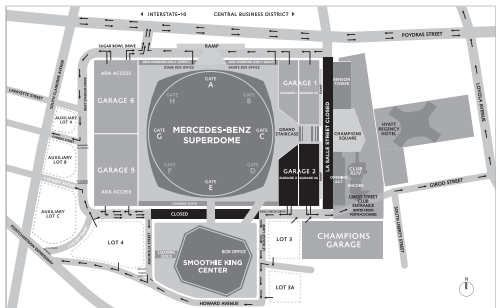

Traffic patterns may be altered temporarily by police to accommodate prevailing traffic conditions at the time.

GARAGE POLICY

1) Please use the garage and space identified on pass.
2) For protection of your exclusive parking space, passes cannot be replaced.
3) For easiest access, please follow game day traffic patterns.
4) Owners accept responsibility for vehicles and all articles left in the vehicle.
5) This pass is not transferable.
6) For in garage road service please call (504) 587-3805.

- Visit www.NewOrleansSaints.com/Parking
- Download the **Saints Mobile App**
- Follow the Saints on **Twitter @Saints or @SaintsGameday** for up-to-date game day traffic updates.